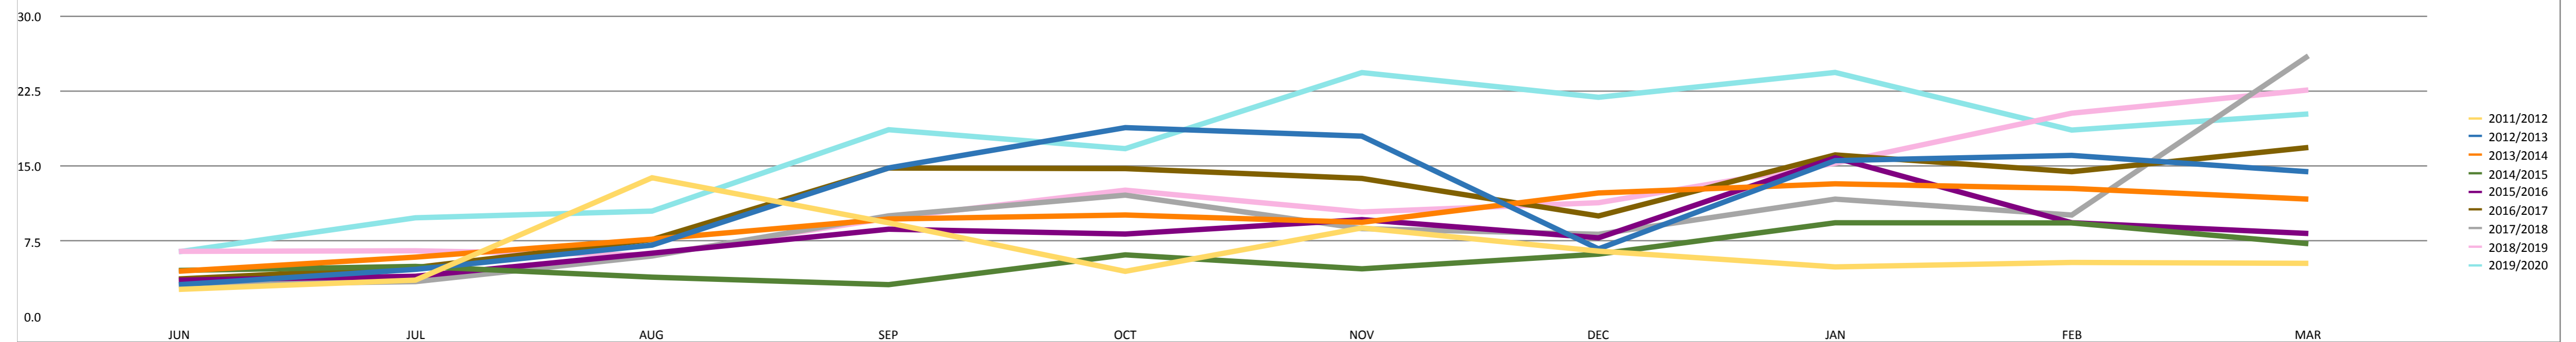

N. of Greater Kudus seen per game drive per month