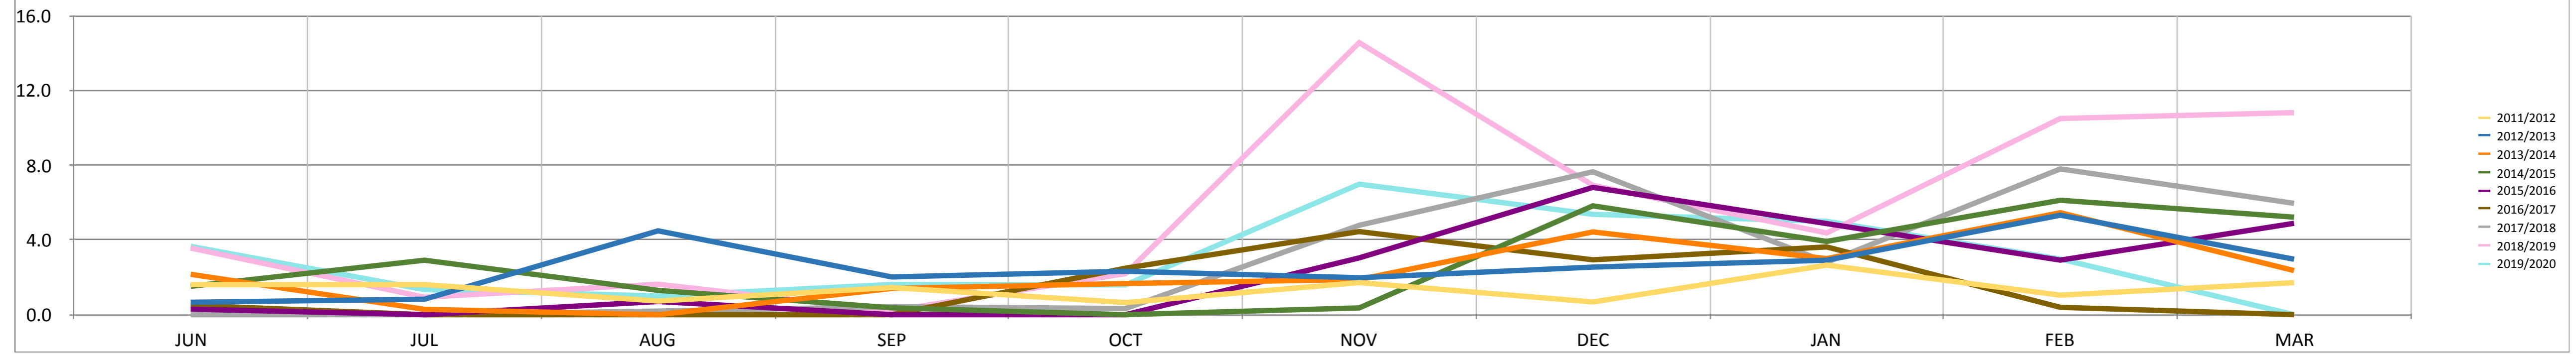

WILD DOGS N. of Wild Dogs seen per game drive per month