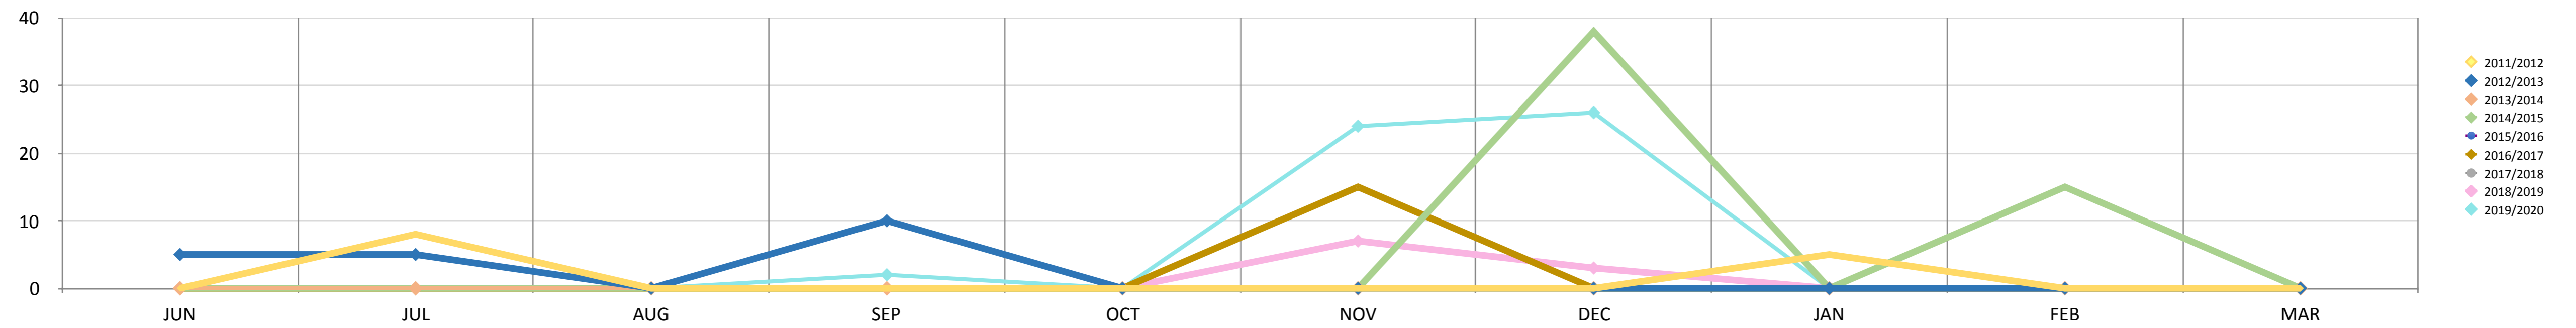

WILD DOGS N. of Wild Dogs seen in camp